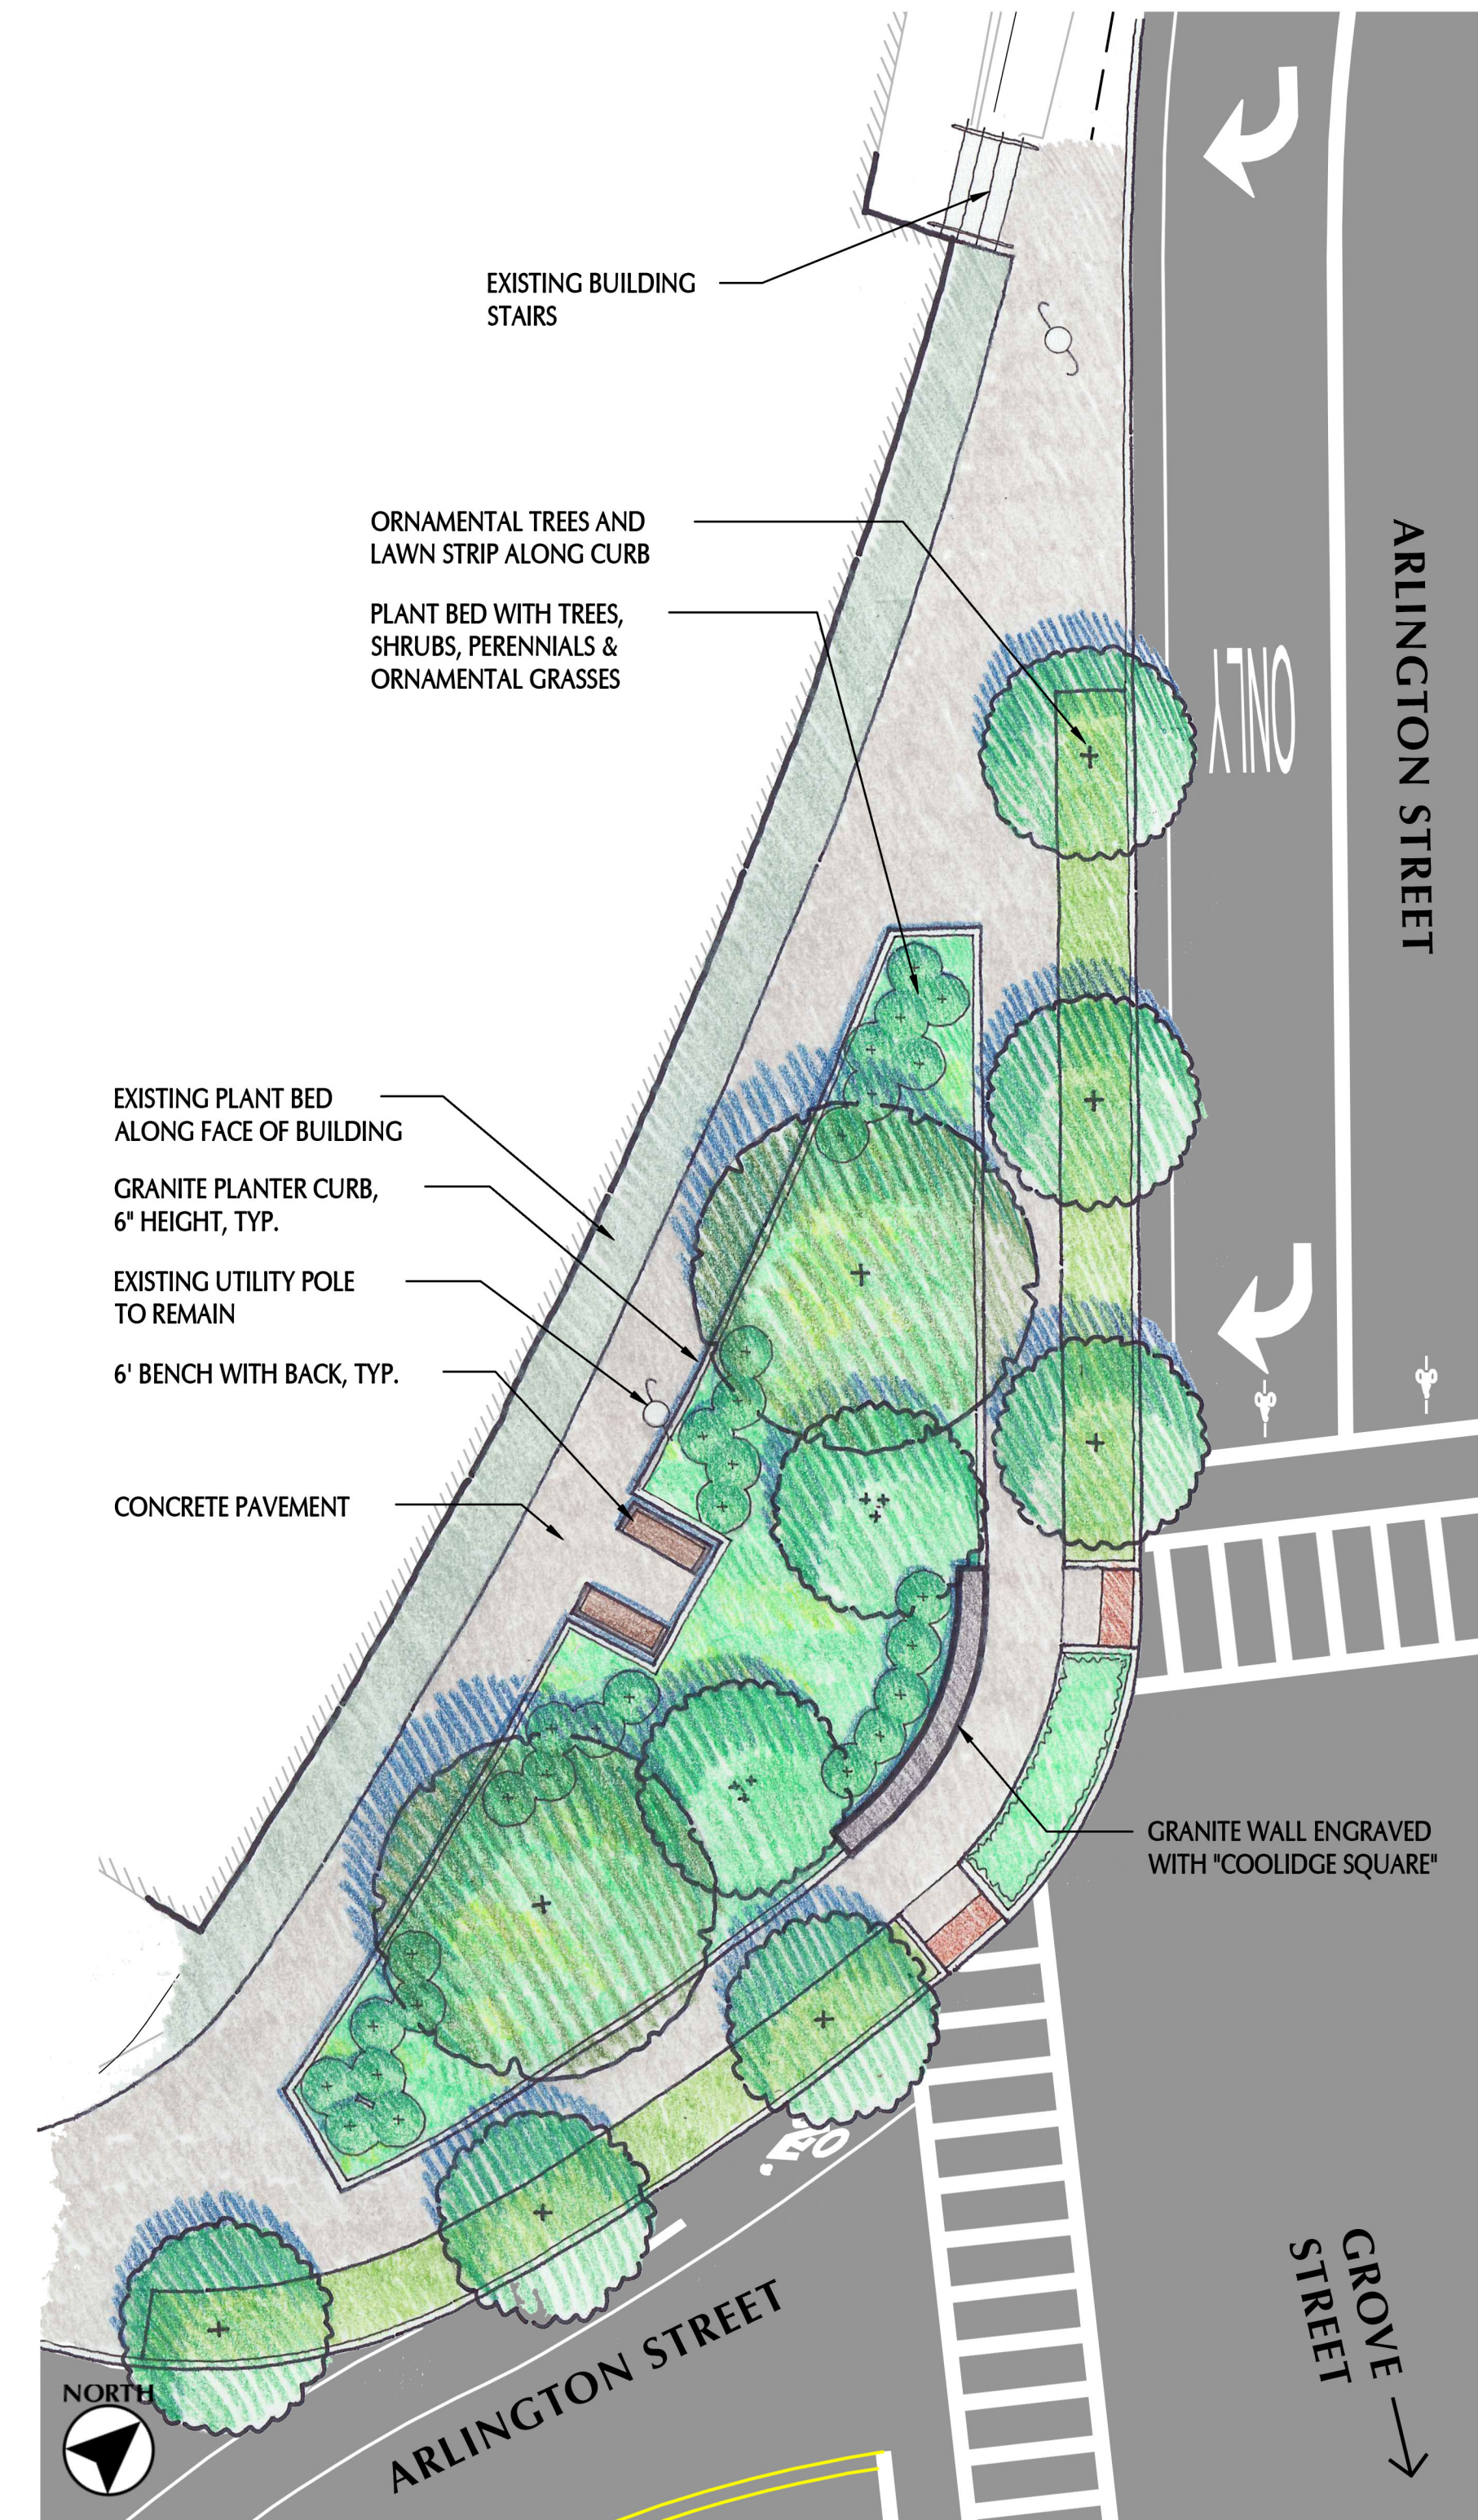

BOYLSTON STREET (EAST) & MOUNT AUBURN STREET INTERSECTION

SCALE: 1" = 10' - 0"

BIGELOW AVENUE & MOUNT AUBURN STREET INTERSECTION

SCALE: 1" = 10' - 0"

ARLINGTON STREET & GROVE STREET INTERSECTION

SCALE: 1" = 10' - 0"

LANDSCAPE PLACEMAKING AREAS
MOUNT AUBURN STREET - WATERTOWN, MA