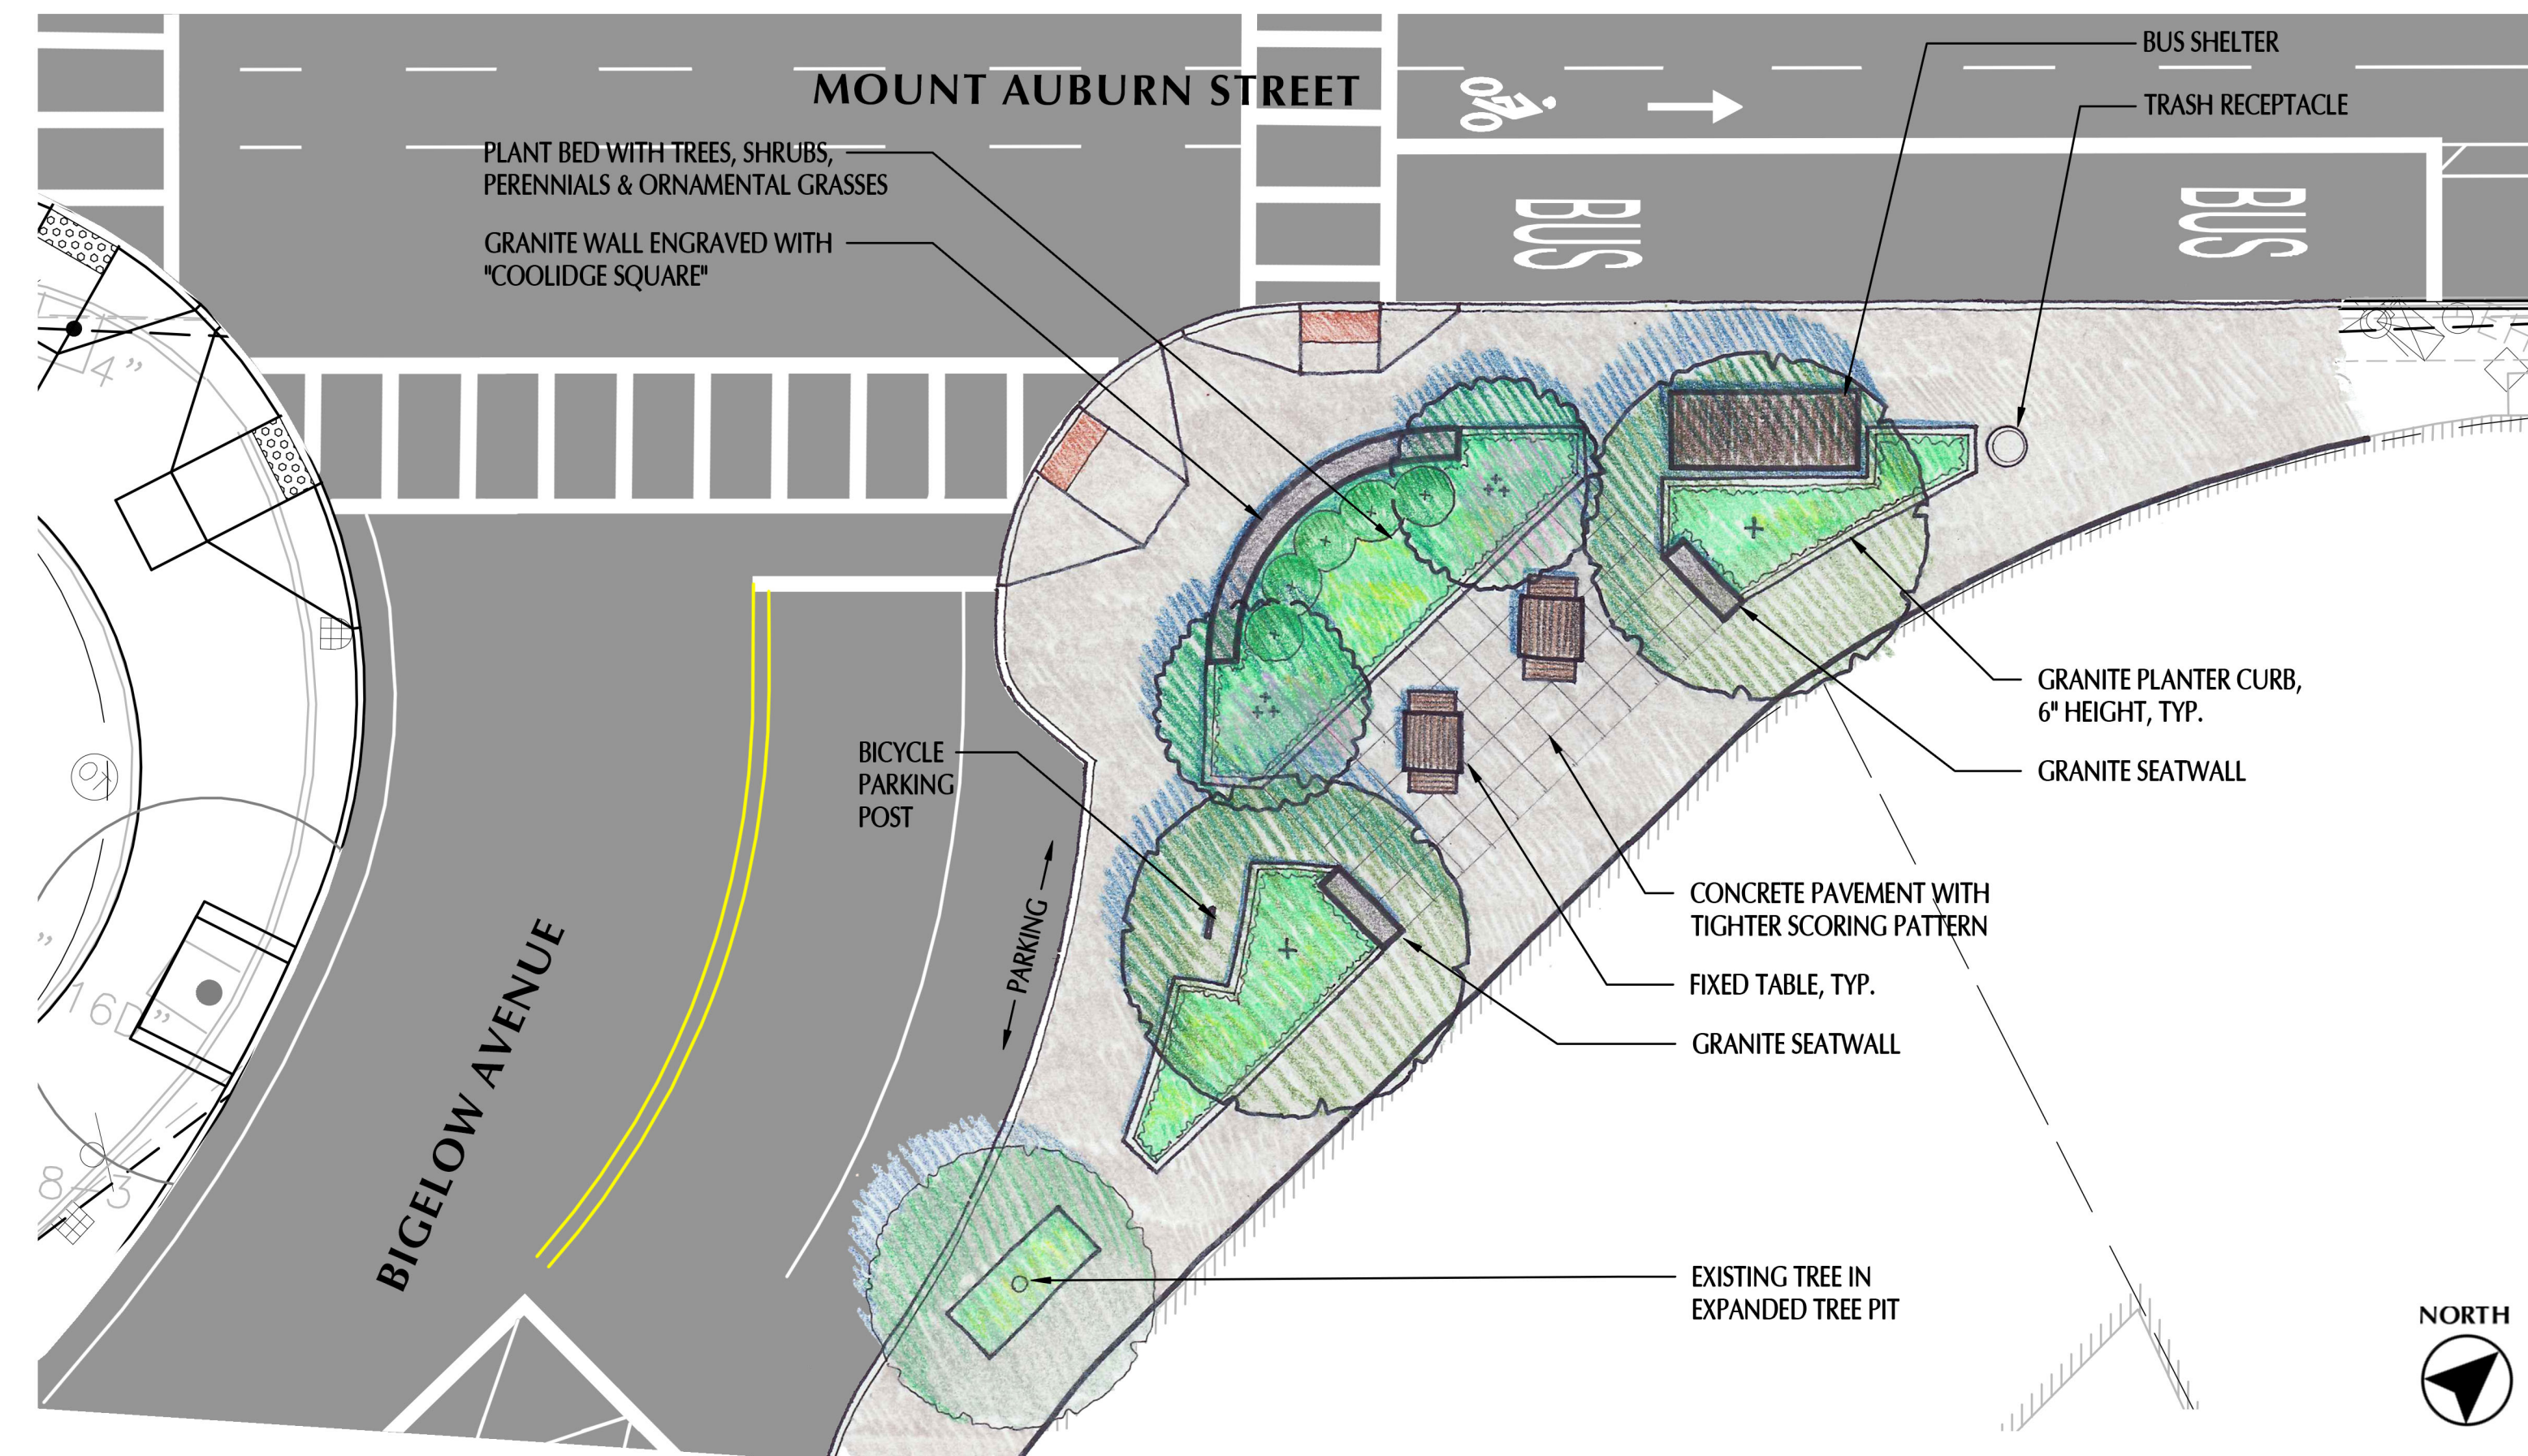

BOYLSTON STREET (EAST) & MOUNT AUBURN STREET INTERSECTION

SCALE: 1" = 10' - 0"

BIGELOW AVENUE & MOUNT AUBURN STREET INTERSECTION

SCALE: 1" = 10' - 0"

ARLINGTON STREET & GROVE STREET INTERSECTION

SCALE: 1" = 10' - 0"

LANDSCAPE PLACEMAKING AREAS
MOUNT AUBURN STREET - WATERTOWN, MA